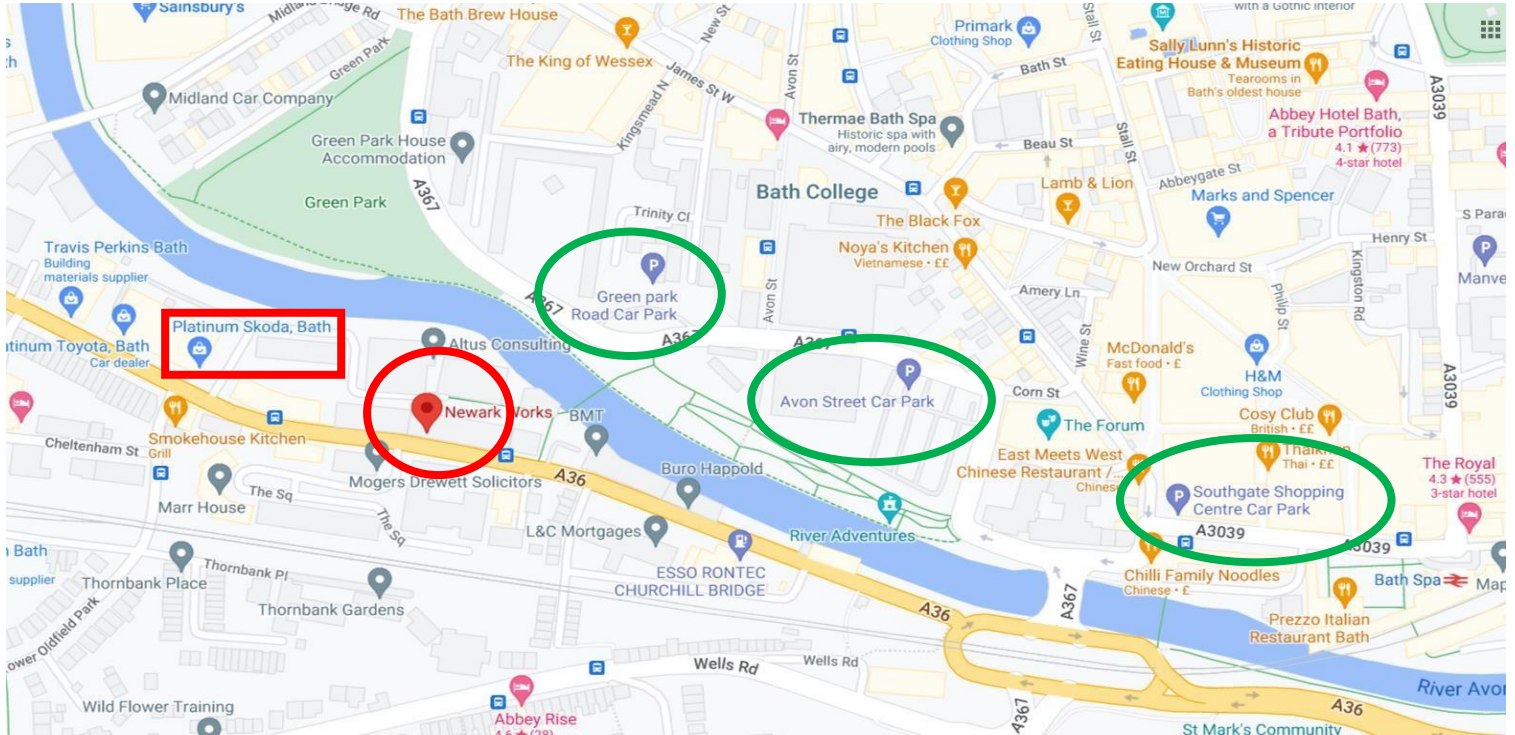

Shipman Wealth Management is situated at:

Newark Works
2 Foundry Lane
Bath
BA2 3GZ

How to find us please see circled in red on the map below:

Parking

Unfortunately, Newark Works office does not have onsite parking, however there are public car parks just on the other side of the river that is within walking distance, a couple of examples are The Green Park Car park, Avon Street Car Park and Southgate Shopping centre car park. Please note should you require the electric car charger the Southgate car park has these.

*The car parks have been circled in Green for your information and are approx. 3-7 minutes' walk from the car park to the office.

**Please refer to page 3 for directions if you end up at/near the Skoda Garage shown on the above map.

***If you are traveling via Train the nearest train station is Bath Spa from there it is approx. 11 minute walk.

Directions from the Car Park

From any of the suggested car parks if you walk towards the river and head west there is a public footpath if you follow this until the White bridge this will take you to outside of the office the below key and map shows the route:

** As noted on page one and you are for example using google maps directions and it takes you towards the Skoda Garage, we confirm that you are not far from the main entrance, please see below instructions on how to get there by walking.