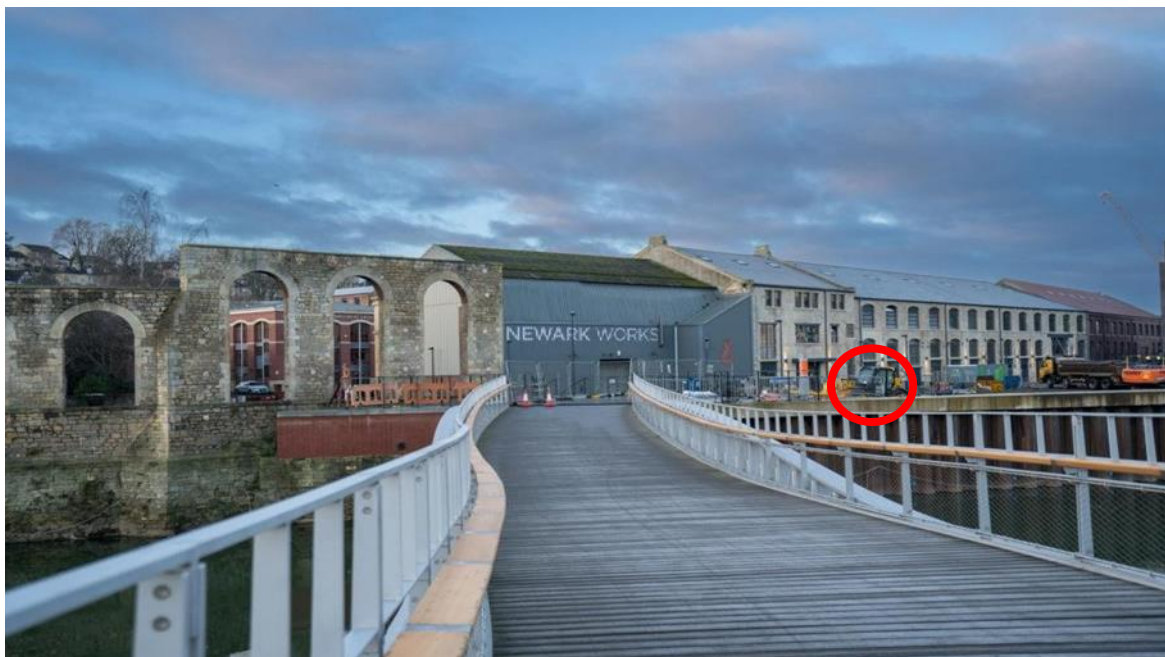

Shipman Wealth Management is situated at:

Newark Works
2 Foundry Lane
Bath
BA2 3GZ

How to find us please see circled in red on the map below:

Parking

Unfortunately, Newark Works office does not have onsite parking, however there are public car parks just on the other side of the river that is within walking distance, a couple of examples are The Green Park Car park, Avon Street Car Park and Southgate Shopping centre car park. Please note should you require the electric car charger the Southgate car park has these.

***If you are traveling via Train the nearest train station is Bath Spa from there it is approx. 11 minute walk.

Directions from the Car Park

From any of the suggested car parks if you walk towards the river and head west there is a public footpath if you follow this until the White bridge this will take you to outside of the office the below key and map shows the route:

- Is the main route
- Bath Spa Train station
- Southgate Shopping centre car park
- Avon Street Car Park
- The Green Park Car park (please note this is a short stay car park)

Please note the entrance to our office is riverside, when facing the building (with the bridge behind you) the door is to the right of the coffee shop and you will find that the door is locked. There is a buzzer that shows instructions on how to contact our office. You will need to press the downward arrow until you find our company then select the call button, this will contact our office whereby they will let you in. Once inside go up the stairs on the left-hand side and once at the top there is a door on the left go through where you will find our office door immediately on the right. Please note there is a lift straight ahead if required we are on floor one.