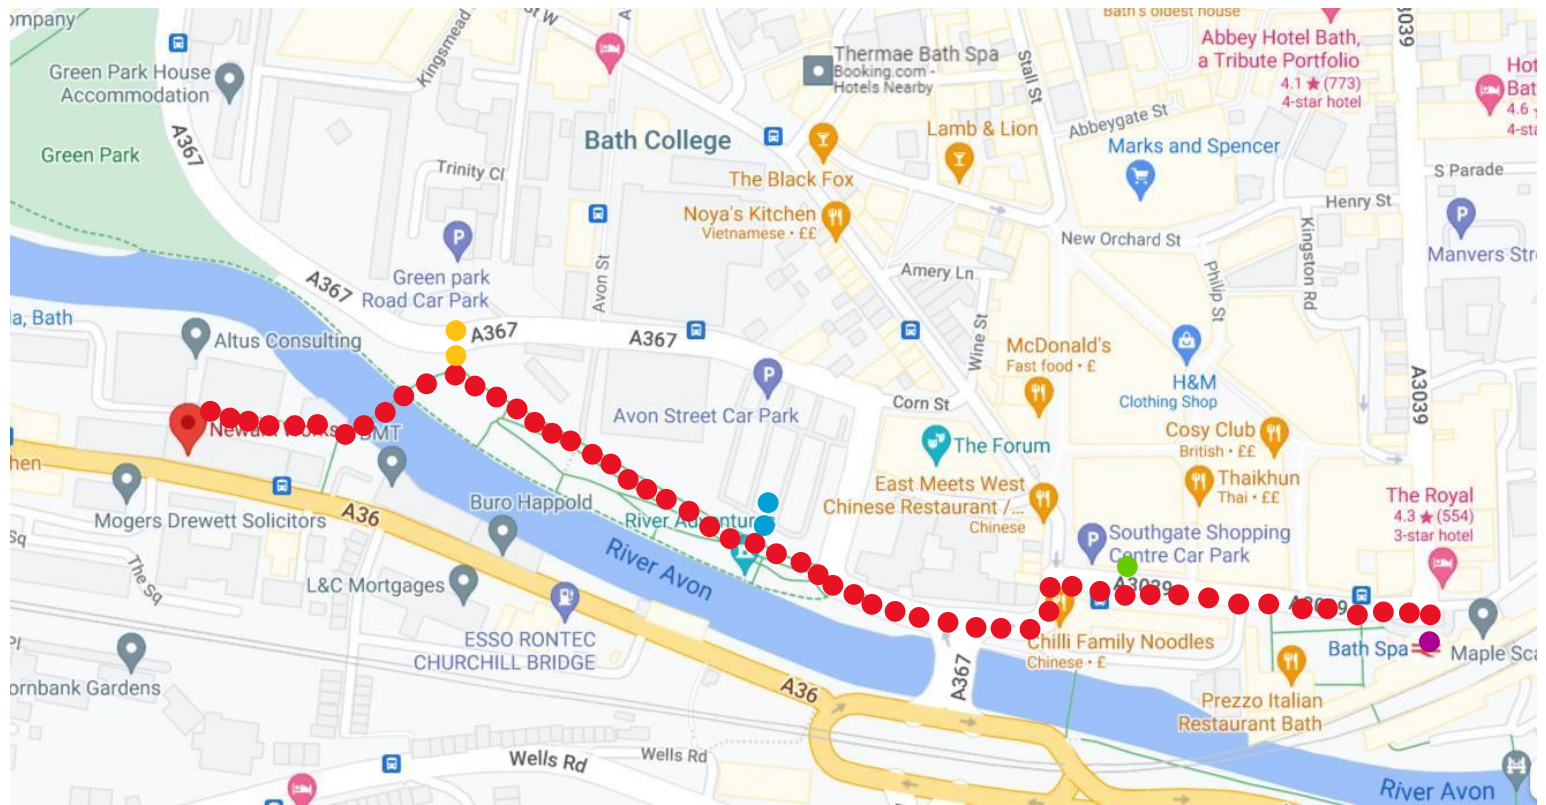

Shipman Wealth Management is situated at:

Newark Works
2 Foundry Lane
Bath
BA2 3GZ

How to find us please see circled in red on the map below:

Parking

Unfortunately, Newark Works office does not have onsite parking, however there are public car parks just on the other side of the river that is within walking distance, a couple of examples are The Green Park Car park, Avon Street Car Park and Southgate Shopping centre car park. Please note should you require the electric car charger the Southgate car park has these.

*The car parks have been circled in Green for your information and are approx. 3-7 minutes' walk from the car park to the office.

**Please refer to page 3 for directions if you end up at/near the Skoda Garage shown on the above map.

***If you are traveling via Train the nearest train station is Bath Spa from there it is approx. 11 minute walk.

Directions from the Car Park

From any of the suggested car parks if you walk towards the river and head west there is a public footpath if you follow this until the White bridge this will take you to outside of the office the below key and map shows the route:

- Is the main route
- Bath Spa Train station
- Southgate Shopping centre car park
- Avon Street Car Park
- The Green Park Car park (please note this is a short stay car park)

Please note the entrance to our office is riverside, when facing the building (with the bridge behind you) the door is to the right of the coffee shop and you will find that the door is locked. There is a buzzer that shows instructions on how to contact our office. You will need to press the downward arrow until you find our company then select the call button, this will contact our office whereby they will let you in. Once inside go up the stairs on the left-hand side and once at the top there is a door on the left go through where you will find our office door immediately on the right. Please note there is a lift straight ahead if required we are on floor one.